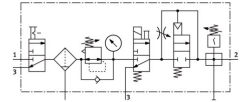

Service unit combination MSB6-3/8:C3:J1:D1:A1:F3-WP

Part number: 8233032

FESTO

 [General operating condition](#)

Data sheet

| Feature | Value |
|---|--|
| Size | 6 |
| Series | MS |
| Actuator lock | Rotary knob with detent can be closed with accessories |
| Mounting position | Vertical +/-5° |
| Grade of filtration | 40 µm |
| Manual override | Detenting Non-detenting |
| Condensate drain | Manual, rotating |
| Design | Branching module |
| Max. condensate volume | 38 ml |
| Controller function | Output pressure constant With primary pressure compensation With secondary exhausting With return flow function |
| Bowl guard | Plastic bowl guard |
| Symbol | 00991759 |
| Pressure gauge (ANALOG) or Pressure display (DIGITAL) | With pressure gauge |
| Operating pressure | 0.45 MPa ... 1.8 MPa |
| Operating pressure | 4.5 bar ... 18 bar |
| Operating pressure | 65.25 psi ... 261 psi |
| Pressure regulation range | 0.4 MPa ... 1.2 MPa |
| Pressure regulation range | 4 bar ... 12 bar |
| Pressure regulation range | 58 psi ... 174 psi |
| Max. standard flow rate | 2300 l/min |
| Characteristic coil data | 24 V DC: 1.5 W |
| Operating medium | Compressed air to ISO 8573-1:2010 [7:4:4] Inert gas |
| Note on operating and pilot medium | Lubricated operation possible (in which case lubricated operation will always be required) |
| Corrosion resistance class CRC | 2 - Moderate corrosion stress |
| LABS (PWIS) conformity | VDMA24364-B1/B2-L |
| Storage temperature | -10 °C ... 60 °C |
| Air purity class at output | Compressed air to ISO 8573-1:2010 [7:4:4] |
| Media temperature | -10 °C ... 60 °C |
| Ambient temperature | -10 °C ... 60 °C |
| Product weight | 3780 g |
| Type of mounting | With mounting bracket |