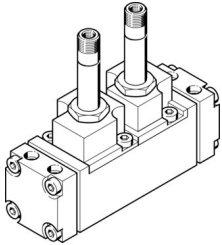

Solenoid valve CJM-5/2-1/2-FH

Part number: 6228

FESTO

[PDF](#) [General operating condition](#)

Data sheet

Feature	Value
Valve function	5/2-way, double solenoid
Type of actuation	Electrical
pneumatic working port	Sub-base
Operating pressure	1.5 bar ... 8 bar
Type of piloting	Piloted
Symbol	00991005
LABS (PWIS) conformity	VDMA24364 zone III
Pneumatic connection, port 1	Sub-base
Pneumatic connection, port 2	Sub-base
Pneumatic connection, port 3	Sub-base
Pneumatic connection, port 4	Sub-base
Pneumatic connection, port 5	Sub-base