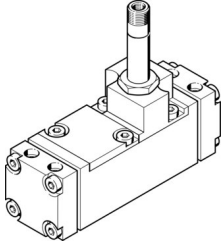

Solenoid valve CM-5/2-1/2-FH

Part number: 6223

FESTO

[PDF General operating condition](#)

Data sheet

Feature	Value
Valve function	5/2-way, single solenoid
pneumatic working port	G1/2
Operating pressure	1.5 bar ... 8 bar
Symbol	00991049
LABS (PWIS) conformity	VDMA24364 zone III
Pneumatic connection, port 1	G1/2
Pneumatic connection, port 2	G1/2
Pneumatic connection, port 3	G1/2
Pneumatic connection, port 4	G1/2
Pneumatic connection, port 5	G1/2