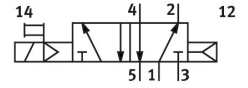

Solenoid valve CM-5/2-1/2-FH

Part number: 6223

FESTO

[PDF General operating condition](#)

Data sheet

Feature	Value
Valve function	5/2-way, single solenoid
pneumatic working port	G1/2
Operating pressure	1.5 bar ... 8 bar
Symbol	00991049
LABS (PWIS) conformity	VDMA24364 zone III
Pneumatic connection, port 1	G1/2
Pneumatic connection, port 2	G1/2
Pneumatic connection, port 3	G1/2
Pneumatic connection, port 4	G1/2
Pneumatic connection, port 5	G1/2