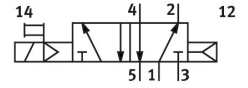

Solenoid valve CM-5/2-1/2-CH

Part number: 6117

FESTO

[PDF](#) [General operating condition](#)

Data sheet

Feature	Value
Valve function	5/2-way, single solenoid
pneumatic working port	G1/2
Operating pressure	1.5 bar ... 10 bar
Symbol	00991049
LABS (PWIS) conformity	VDMA24364 zone III
Pneumatic connection, port 1	G1/2
Pneumatic connection, port 2	G1/2
Pneumatic connection, port 3	G1/2
Pneumatic connection, port 4	G1/2
Pneumatic connection, port 5	G1/2