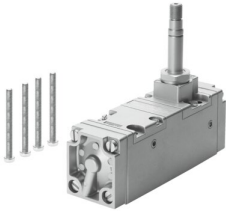

Solenoid valve CM-5/2-1/2-CH

Part number: 6117

FESTO

[PDF](#) [General operating condition](#)

Data sheet

Feature	Value
Valve function	5/2-way, single solenoid
pneumatic working port	G1/2
Operating pressure	1.5 bar ... 10 bar
Symbol	00991049
LABS (PWIS) conformity	VDMA24364 zone III
Pneumatic connection, port 1	G1/2
Pneumatic connection, port 2	G1/2
Pneumatic connection, port 3	G1/2
Pneumatic connection, port 4	G1/2
Pneumatic connection, port 5	G1/2