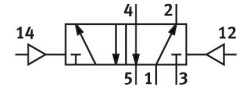

# Pneumatic valve CJ-5/2-1/2

Part number: 5815

FESTO

[PDF](#) General operating condition

## Data sheet

Feature	Value
Valve function	5/2-way, double solenoid
pneumatic working port	G1/2
Operating pressure	1 bar ... 12 bar
Symbol	00991002
Pilot pressure	2 bar ... 10 bar
LABS (PWIS) conformity	VDMA24364 zone III
Pneumatic connection, port 1	G1/2
Pneumatic connection, port 2	G1/2
Pneumatic connection, port 3	G1/2
Pneumatic connection, port 4	G1/2
Pneumatic connection, port 5	G1/2