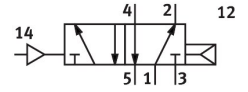

Pneumatic valve CL-5/2-1/2

Part number: 5813

FESTO

[PDF](#) General operating condition

Data sheet

Feature	Value
Valve function	5/2-way, single solenoid
pneumatic working port	G1/2
Operating pressure	1 bar ... 10 bar
Symbol	00991048
Pilot pressure	2 bar ... 10 bar
LABS (PWIS) conformity	VDMA24364 zone III
Pneumatic connection, port 1	G1/2
Pneumatic connection, port 2	G1/2
Pneumatic connection, port 3	G1/2
Pneumatic connection, port 4	G1/2
Pneumatic connection, port 5	G1/2