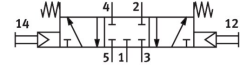

Pushbutton valve T-5/3-1/4

Part number: 4578

FESTO

 [General operating condition](#)

Data sheet

Feature	Value
Valve function	5/3-way, closed
Type of actuation	Manual
Standard nominal flow rate (standardised to DIN 1343)	680 l/min
pneumatic working port	G1/4
Operating pressure	0.2 MPa ... 1 MPa
Operating pressure	2 bar ... 10 bar
Nominal size	7 mm
Sealing principle	Soft
Type of piloting	Piloted
Symbol	00991156
LABS (PWIS) conformity	VDMA24364-B1/B2-L
Ambient temperature	-10 °C ... 60 °C
Product weight	1160 g
Pneumatic connection, port 1	G1/4
Pneumatic connection, port 2	G1/4
Pneumatic connection, port 3	G1/4