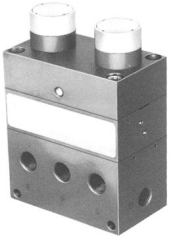

Pushbutton valve T-5/3-1/4

Part number: 4578

FESTO

 [General operating condition](#)

Data sheet

Feature	Value
Valve function	5/3-way, closed
Type of actuation	Manual
Standard nominal flow rate (standardised to DIN 1343)	680 l/min
pneumatic working port	G1/4
Operating pressure	0.2 MPa ... 1 MPa
Operating pressure	2 bar ... 10 bar
Nominal size	7 mm
Sealing principle	Soft
Type of piloting	Piloted
Symbol	00991156
LABS (PWIS) conformity	VDMA24364-B1/B2-L
Ambient temperature	-10 °C ... 60 °C
Product weight	1160 g
Pneumatic connection, port 1	G1/4
Pneumatic connection, port 2	G1/4
Pneumatic connection, port 3	G1/4