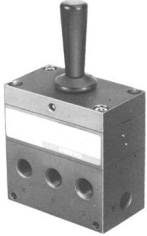

# Toggle lever valve H-5/3-1/4

Part number: 4577

FESTO

 General operating condition

## Data sheet

Feature	Value
Valve function	5/3-way, closed
Type of actuation	Manual
Standard nominal flow rate (standardised to DIN 1343)	680 l/min
pneumatic working port	G1/4
Operating pressure	0.2 MPa ... 1 MPa
Operating pressure	2 bar ... 10 bar
Type of reset	Mechanical spring
Nominal size	7 mm
Sealing principle	Soft
Type of piloting	Piloted
Flow direction	Non-reversible
Symbol	00991698
LABS (PWIS) conformity	VDMA24364-B1/B2-L
Ambient temperature	-10 °C ... 60 °C
Product weight	1060 g
Pneumatic connection, port 1	G1/4
Pneumatic connection, port 2	G1/4
Pneumatic connection, port 3	G1/4