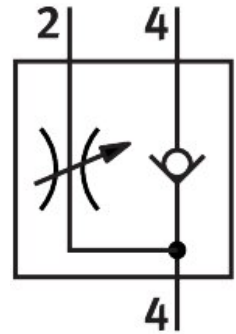

One-way flow control valve CPV14-BS-GRZ-V-1/8

Part number: 185891

FESTO

Data sheet

 [General operating condition](#)

Feature	Value
Symbol	00991886
LABS (PWIS) conformity	VDMA24364-B1/B2-L
Note on materials	RoHS compliant