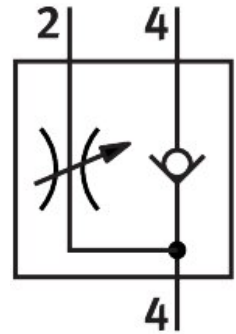

# One-way flow control valve CPV10-BS-GRZ-V-M7

Part number: 185889

FESTO

 [General operating condition](#)

## Data sheet

Feature	Value
Symbol	00991886
LABS (PWIS) conformity	VDMA24364-B1/B2-L
Product weight	30 g
Note on materials	RoHS compliant