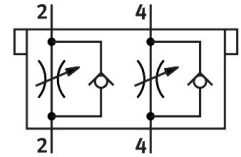

One-way flow control valve CPV14-BS-2XGRAZ-1/8

Part number: 184143

FESTO

 General operating condition

Data sheet

Feature	Value
Symbol	00991885
LABS (PWIS) conformity	VDMA24364-B1/B2-L
Product weight	54 g
Note on materials	RoHS compliant