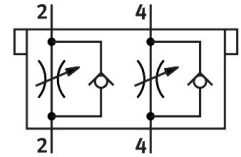

# One-way flow control valve CPV10-BS-2XGRAZ-M7

Part number: 184141

FESTO

 [General operating condition](#)

## Data sheet

Feature	Value
Symbol	00991885
LABS (PWIS) conformity	VDMA24364-B1/B2-L
Product weight	30 g
Note on materials	RoHS compliant